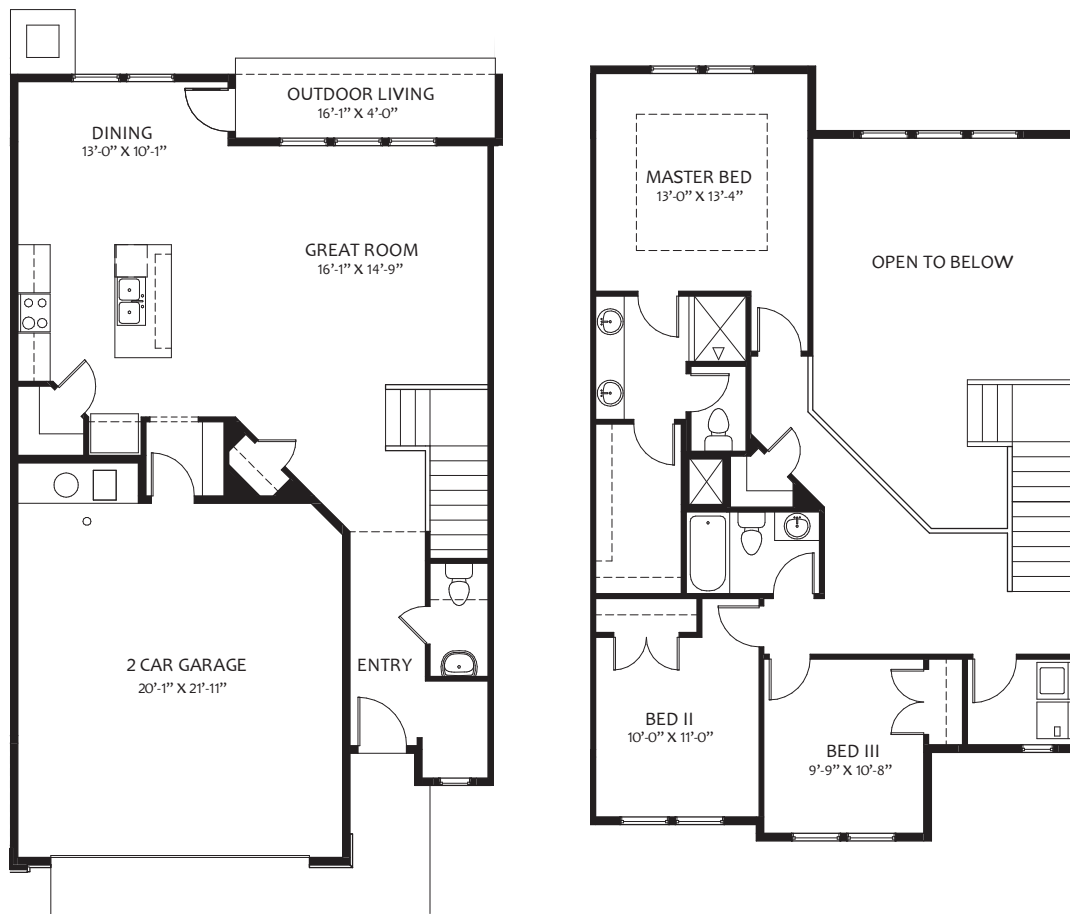

Everest

- 3 bed 
- 2.5 bath 
- 2 car garage 

Actual floor plan may vary from pictured plan. Areas and dimensions are approximate. See Sales Team for list of included features.

RCE-27875 ©2020

www.TRESIDIO.com

1772
SQ. FT.